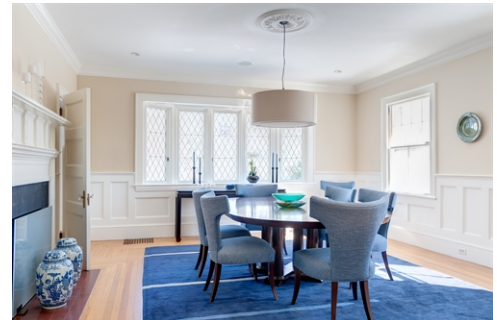

\$ 4,295,000

67 and 65 Longfellow Road , Wellesley, MA

WEB: 67and65LongfellowRd.com

- » **Beds:** 10 | **Baths:** 7 Full, 1 Half
- » **MLS #:** 72459769
- » Single Family | 9,454 ft² | Lot: 74,241 ft² (1.7 acres)
- » Beautiful historic Loring Estate property and three bedroom Carriage House
- » Extensive renovation and seamless addition combined with original period detail
- » Private gorgeous grounds with sport court and putting green
- » Excellent Commuting Location
- » Top Notch Wellesley Schools

QR Code

**MIZNER SIMON
TEAM**

AMY MIZNER

(617) 851-4909

amy@benoitmiznersimon.com

BENOIT MIZNER SIMON
& Co.
real estate

...
544 Boston Post Road
Weston, MA 02493
(781) 894-8282

Introducing the significant historic Loring Estate, home of esteemed American novelist, Emilie Loring. The winding driveway and circular receiving court lead you to the main residence. Original period detail such as lead glass windows, charming window seats and decorative fireplace mantels accent the extensive renovation and seamless addition. An elegant foyer complements the grand living room, private study and billiard room. The chef's kitchen opens to the sun-filled family room and breakfast area. A fabulous entertainment room is conveniently located off the family room. The second floor has five spacious bedrooms. The third level features an additional two bedrooms with full bath and separate living area. The private 1.7 acres includes a putting green and sport court. This unique compound includes a carriage house, completely renovated with three bedrooms, a beautiful gazebo family room, gourmet kitchen and two car garage with separate driveway.